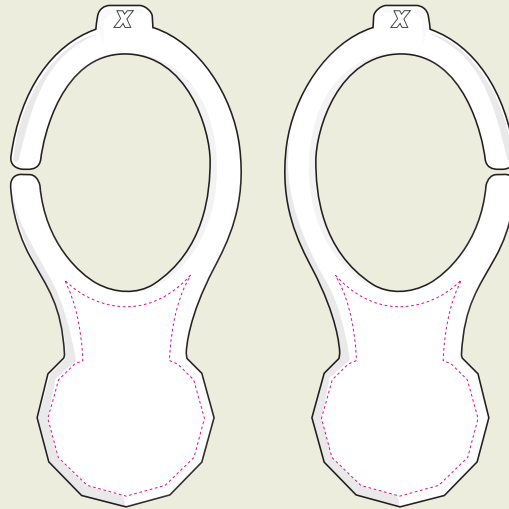

TROLLEY CLIP

Description: Trolley Clip

Dimensions: 64 x 30mm

Print Area: 29 x 20mm

ORDER: XXXXX

ARTWORK TEMPLATE

FRONT

BACK

Dashed line
denotes maximum
artwork area

RECYCLED STANDARD COLOURS

rHIPS.b BIODEGRADABLE RANGE

Notes on Text and Colour.

Any font smaller than this may not be legible. (6pt)

Please note: If artwork is supplied and approved below this size, we cannot take responsibility for wording that is illegible after printing. Final printed colour may differ from this proof.